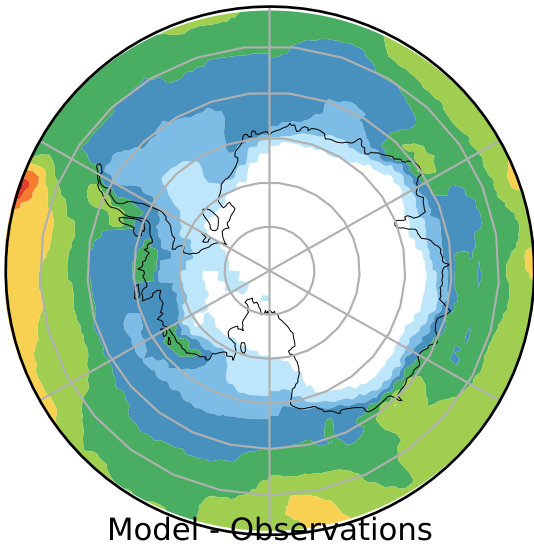

alpha2.v1p (2-11)  
mm/day

Max 5.11  
Mean 1.69  
Min 0.04