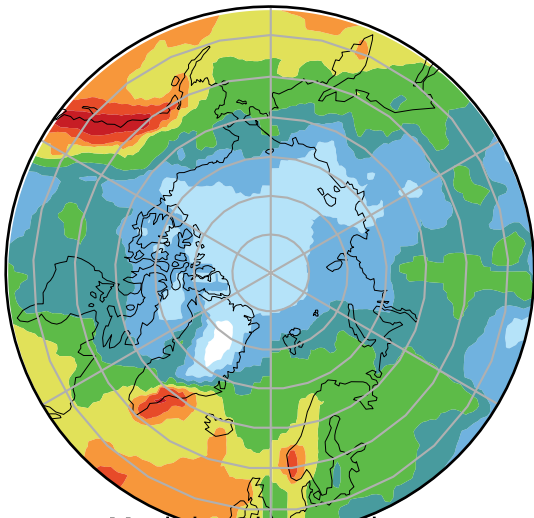

alpha2.v1p (2-11)  
mm/day

Max	9.87
Mean	2.23
Min	0.32

Model - Observations