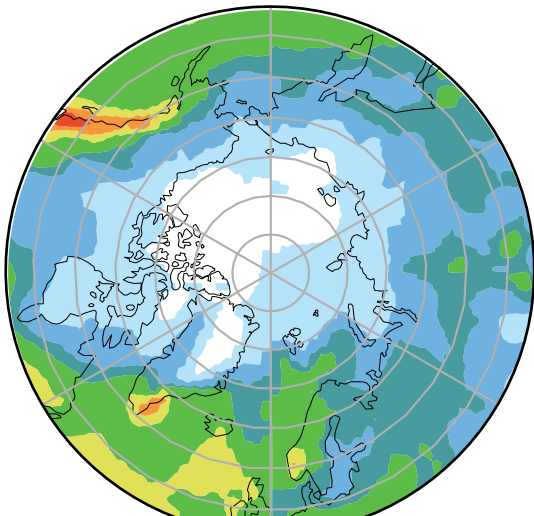

alpha2.v1p (2-11)
mm/day

Max	5.69
Mean	1.54
Min	0.27

Model - Observations