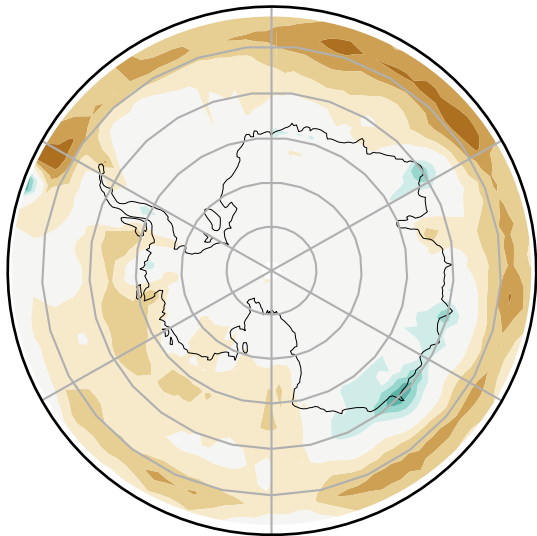

Model - Observations

Max 1.04
Mean -0.27
Min -1.19

RMSE 0.44
CORR 0.96