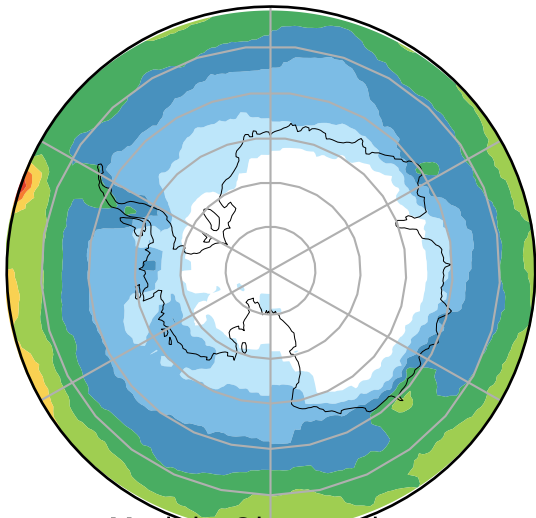

alpha2.v1p (2-11)
mm/day

Max	5.00
Mean	1.46
Min	0.05

Model - Observations