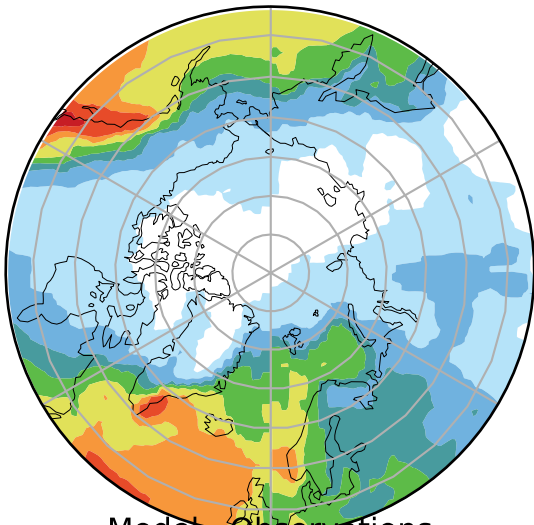

alpha2.v1p (2-11)  
mm/day

Max	9.20
Mean	1.68
Min	0.21

Model - Observations