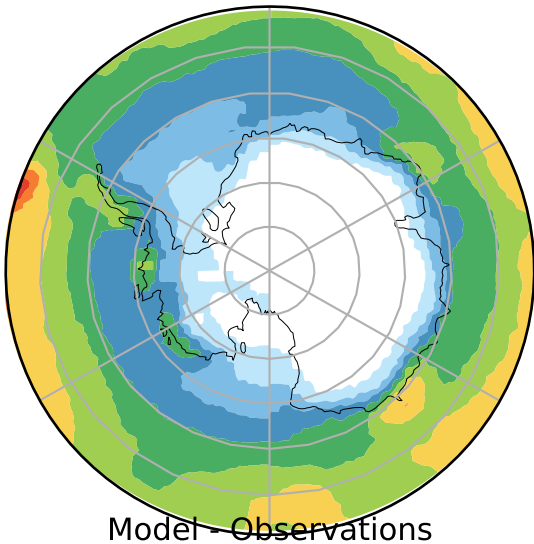

alpha2.v1p (2-11)
mm/day

Max	5.03
Mean	1.81
Min	0.04