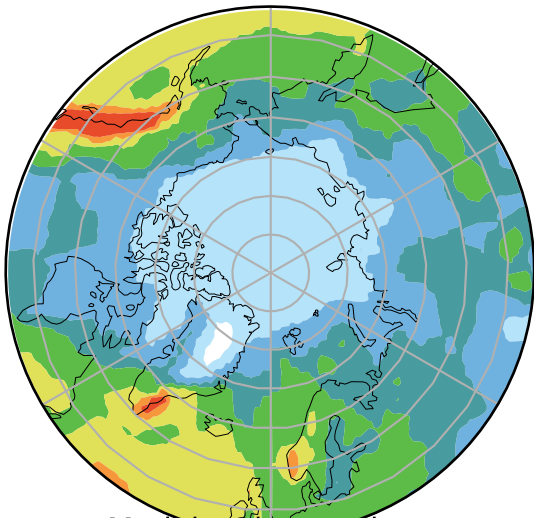

alpha2.v1p (2-11)  
mm/day

Max	6.88
Mean	1.88
Min	0.35

Model - Observations