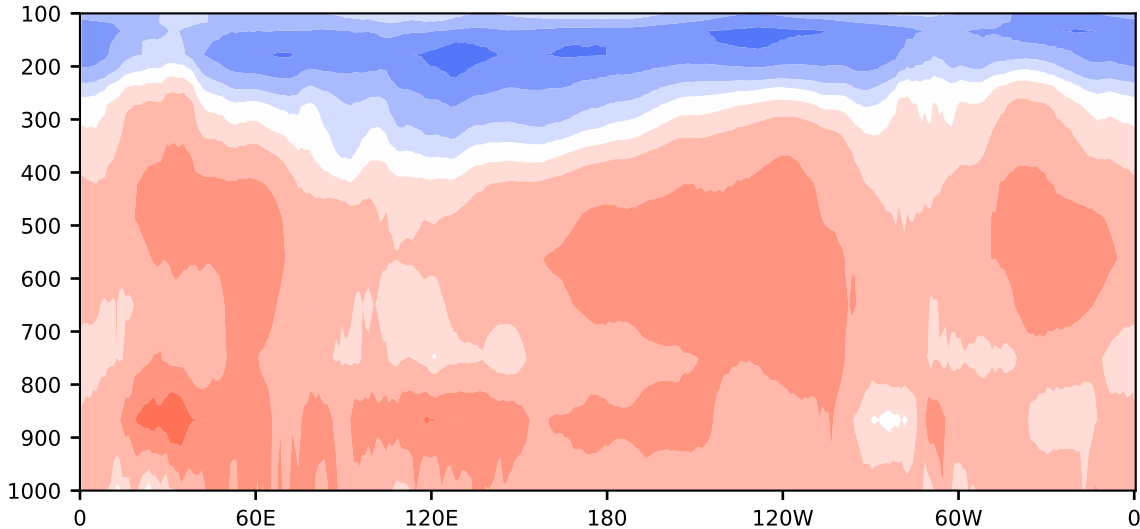

# Model - Observations

Max 12.18  
Mean 2.85  
Min -10.64

RMSE 5.38  
CORR 0.95