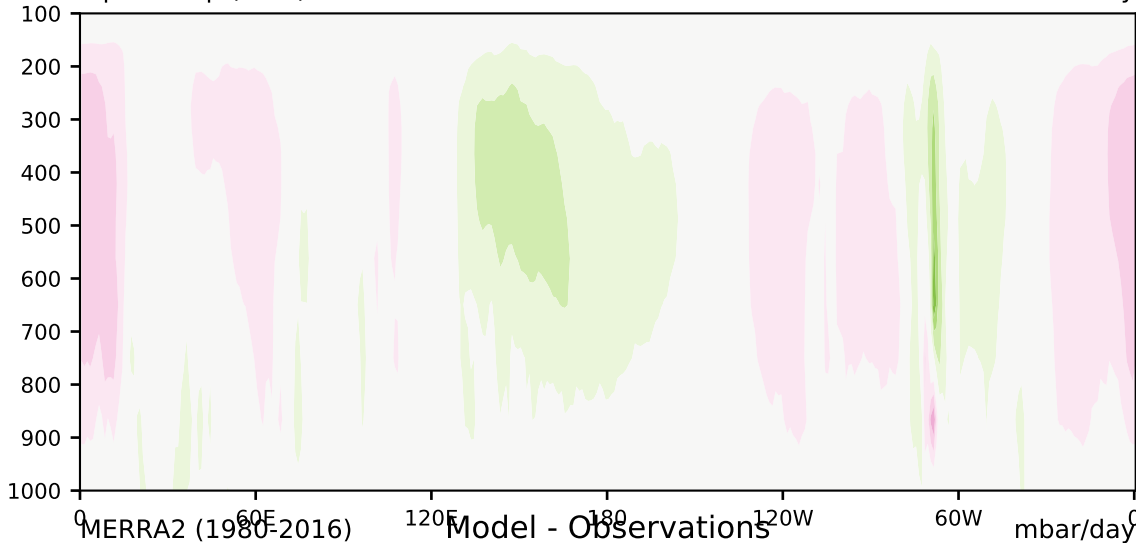

alpha2.v1p (2-11)

mbar/day

Max 19.97  
Mean -0.25  
Min -25.79

35.0  
30.0  
25.0  
20.0  
15.0  
10.0  
5.0  
-5.0  
-10.0  
-15.0  
-20.0  
-25.0  
-30.0  
-35.0