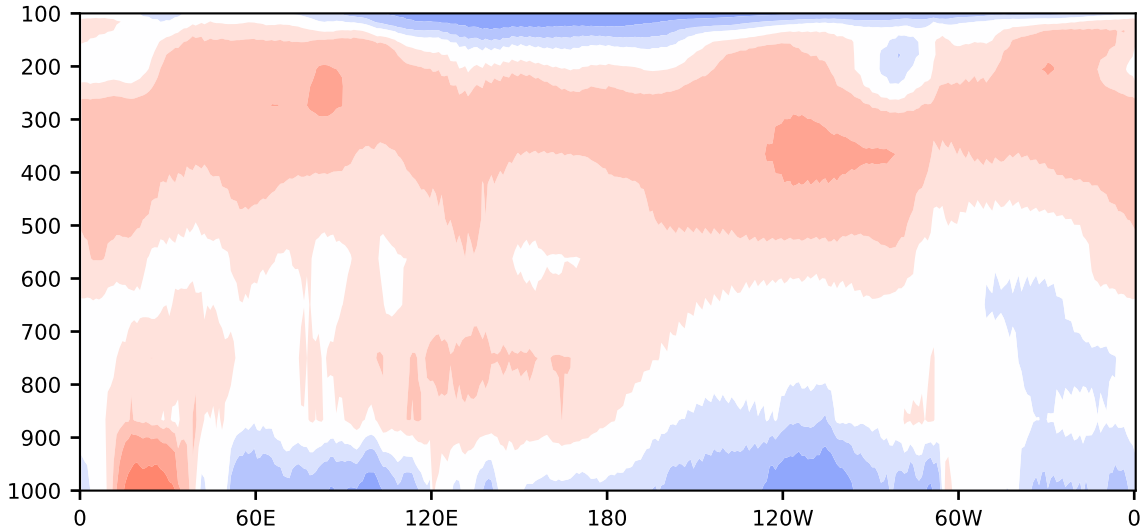

Model - Observations

Max 3.03
Mean 0.20
Min -1.95

RMSE 0.62
CORR 1.00