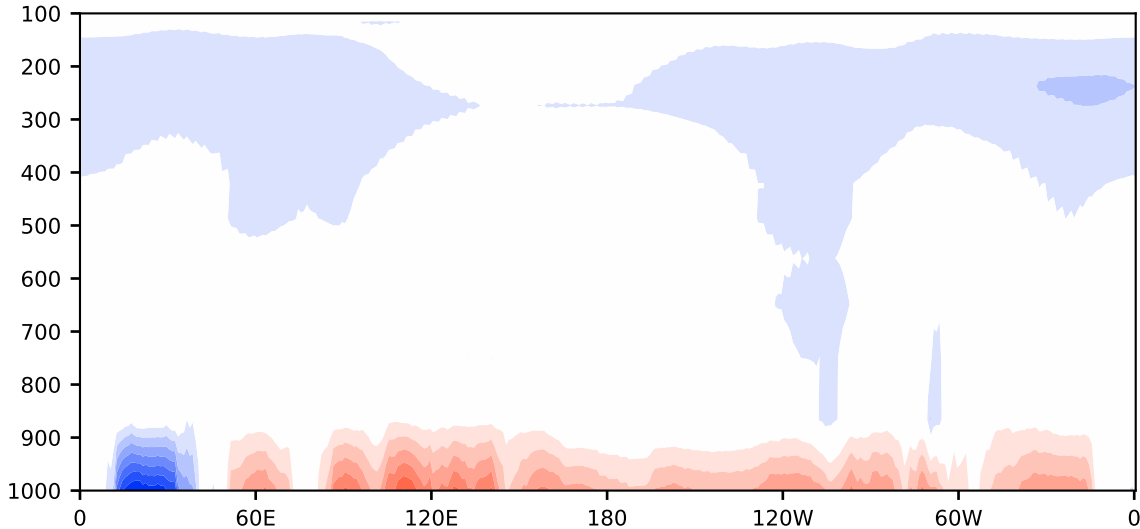

Model - Observations

Max 6.11
Mean -0.26
Min -8.15

RMSE 1.29
CORR 1.00