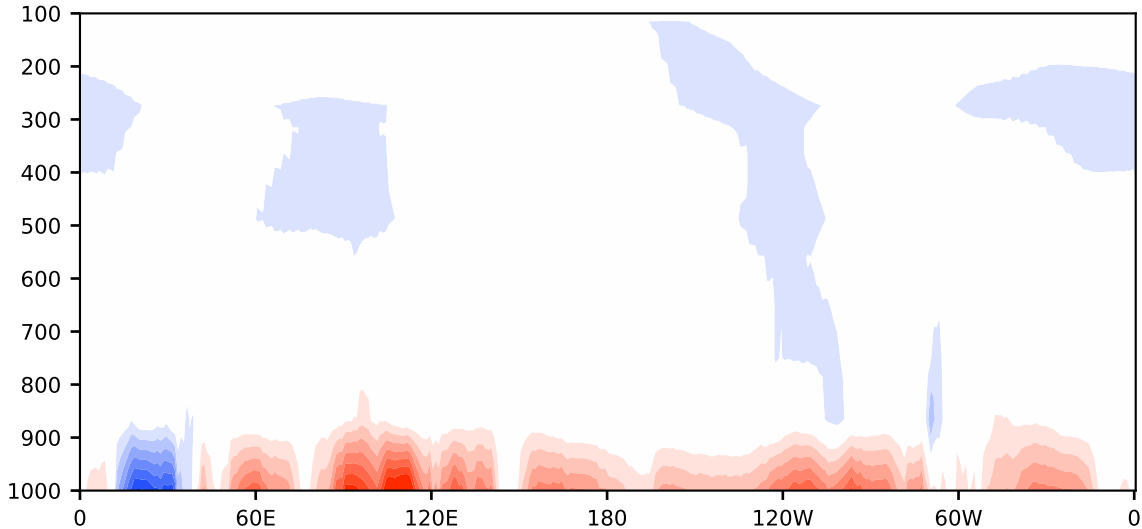

Model - Observations

Max 9.17
Mean -0.06
Min -7.18

RMSE 1.19
CORR 1.00