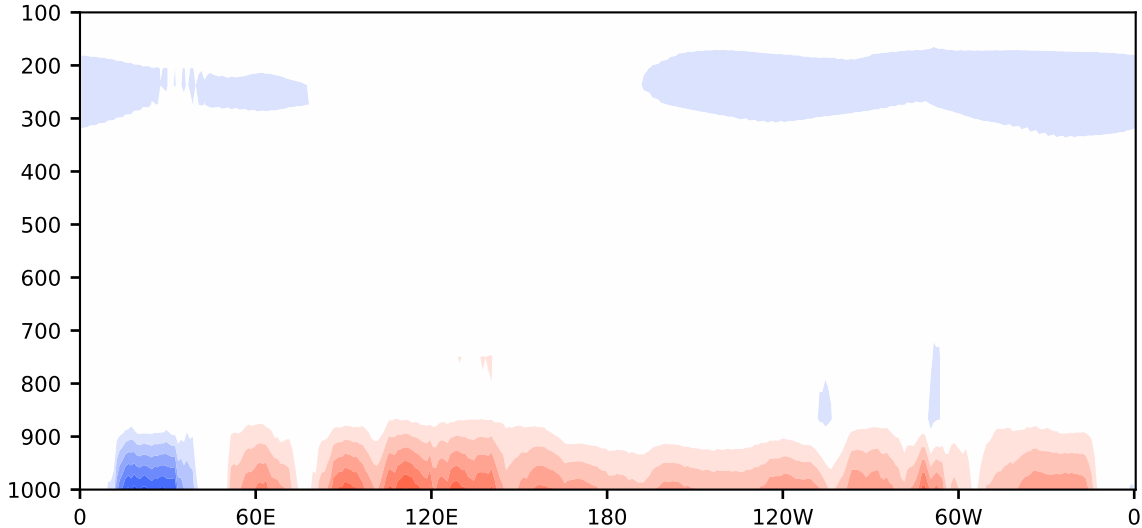

Model - Observations

Max 6.09
Mean 0.03
Min -6.41

RMSE 1.09
CORR 1.00