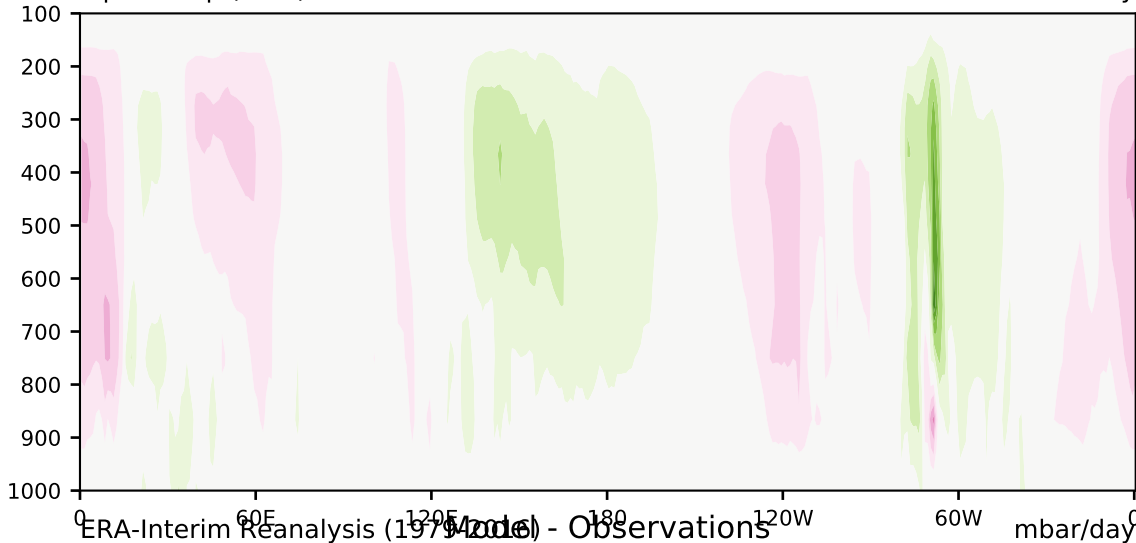

alpha2.v1p (2-11)

mbar/day

Max 21.83  
Mean -0.22  
Min -34.93

35.0  
30.0  
25.0  
20.0  
15.0  
10.0  
5.0  
-5.0  
-10.0  
-15.0  
-20.0  
-25.0  
-30.0  
-35.0