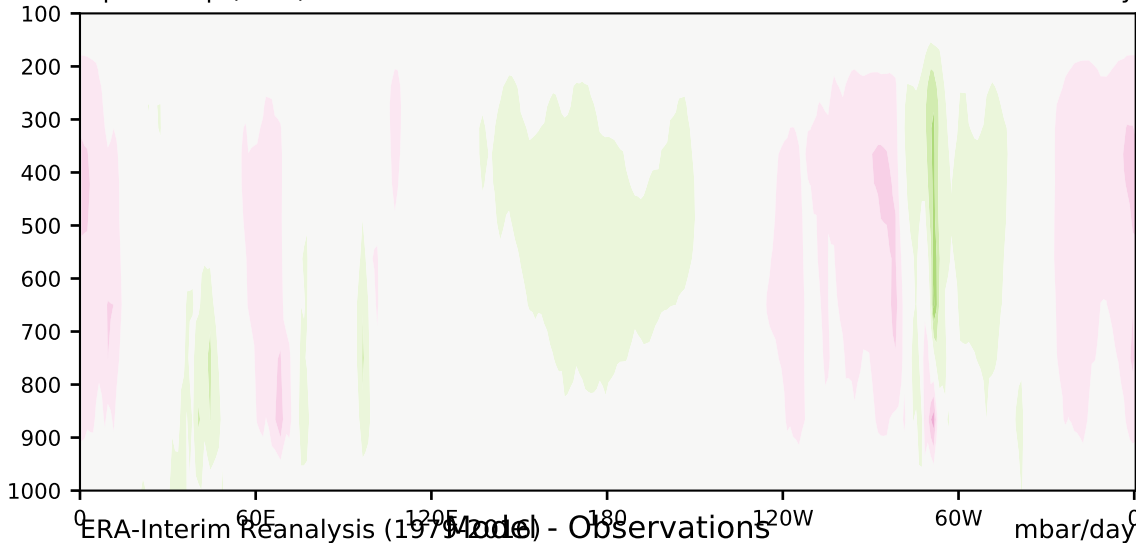

alpha2.v1p (2-11)

mbar/day

Max 17.73
Mean -0.24
Min -21.27

35.0
30.0
25.0
20.0
15.0
10.0
5.0
-5.0
-10.0
-15.0
-20.0
-25.0
-30.0
-35.0