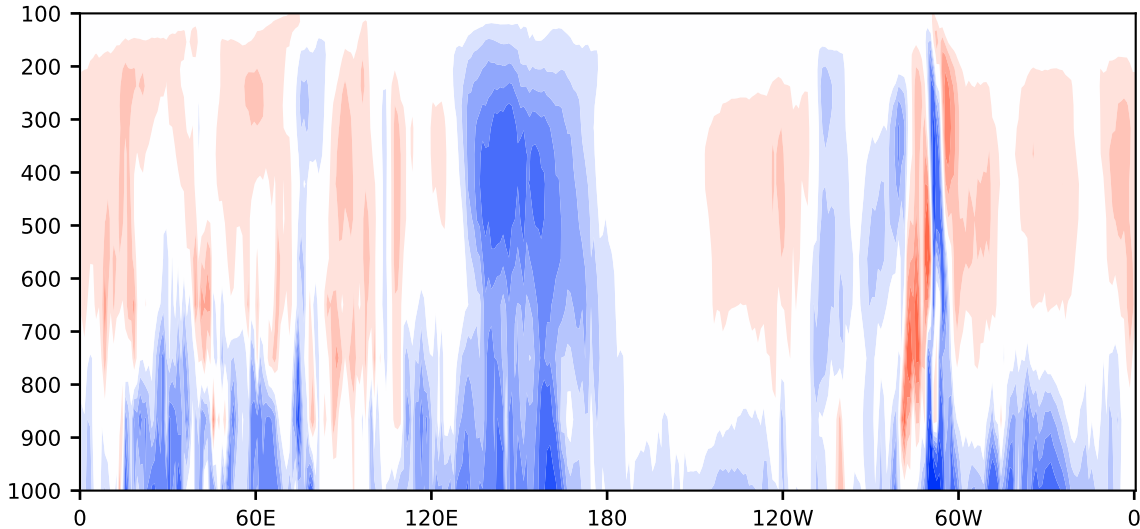

Model - Observations

Max 15.64
Mean -1.19
Min -33.74

RMSE 3.76
CORR 0.88