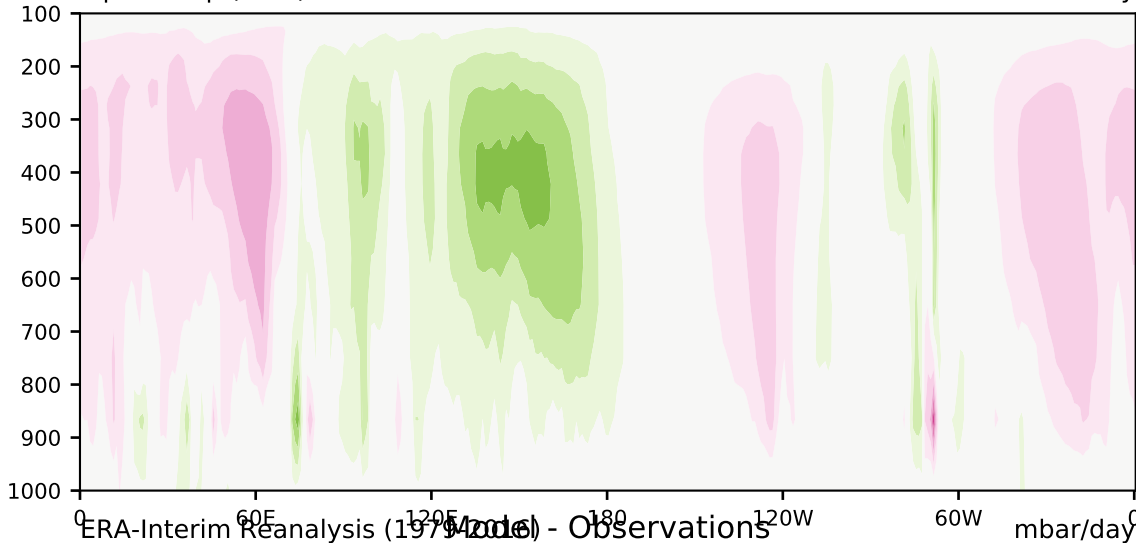

alpha2.v1p (2-11)

mbar/day

Max 28.70  
Mean -0.21  
Min -23.15

35.0  
30.0  
25.0  
20.0  
15.0  
10.0  
5.0  
-5.0  
-10.0  
-15.0  
-20.0  
-25.0  
-30.0  
-35.0