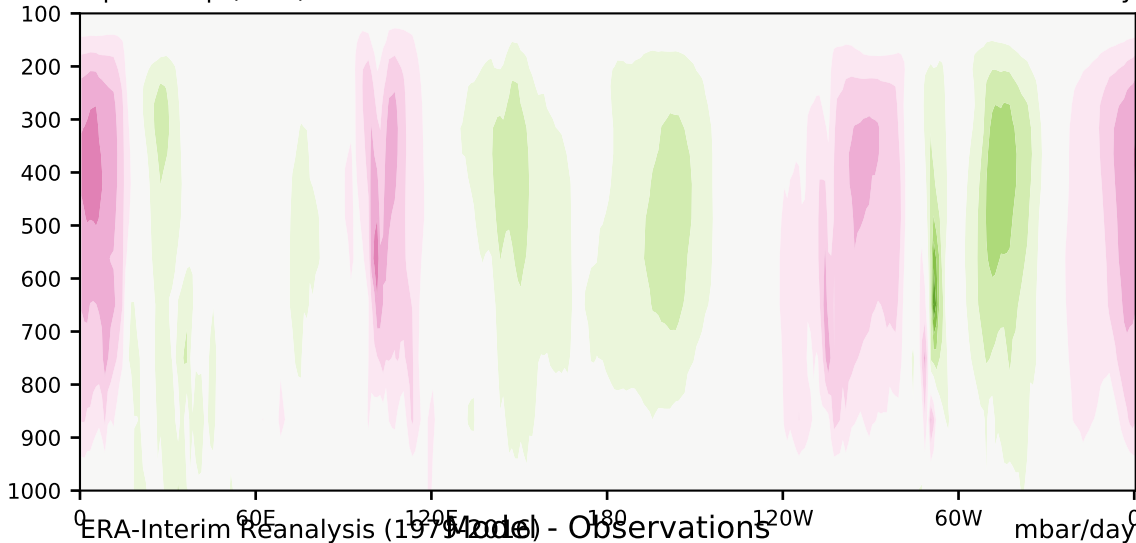

alpha2.v1p (2-11)

mbar/day

Max 24.30  
Mean -0.23  
Min -30.28

35.0  
30.0  
25.0  
20.0  
15.0  
10.0  
5.0  
-5.0  
-10.0  
-15.0  
-20.0  
-25.0  
-30.0  
-35.0