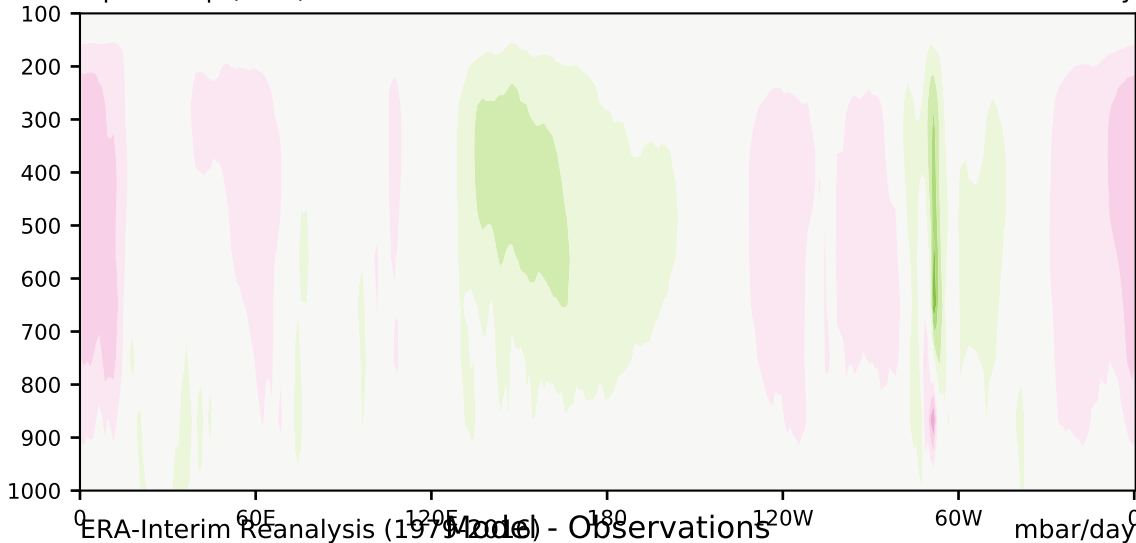

alpha2.v1p (2-11)

mbar/day

Max 19.97
Mean -0.25
Min -25.79

35.0
30.0
25.0
20.0
15.0
10.0
5.0
-5.0
-10.0
-15.0
-20.0
-25.0
-30.0
-35.0