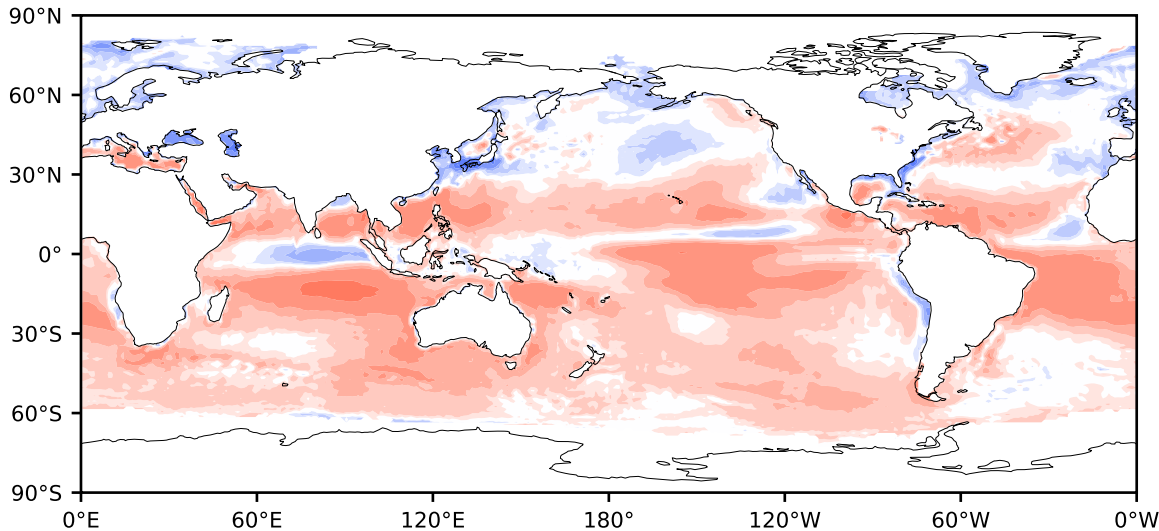

Model - Observations

Max 134.06
Mean 12.56
Min -130.51

RMSE 21.57
CORR 0.93