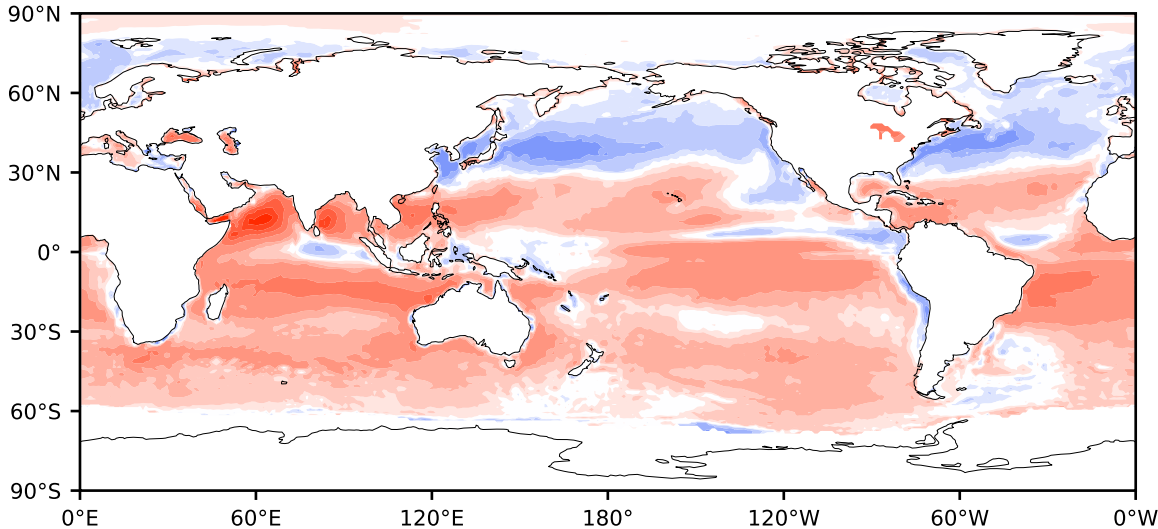

Model - Observations

Max 274.91
Mean 16.75
Min -143.27

RMSE 29.03
CORR 0.93