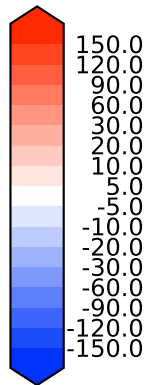

Model - Observations

Max 274.91
Mean 16.75
Min -143.27

RMSE 29.03
CORR 0.93