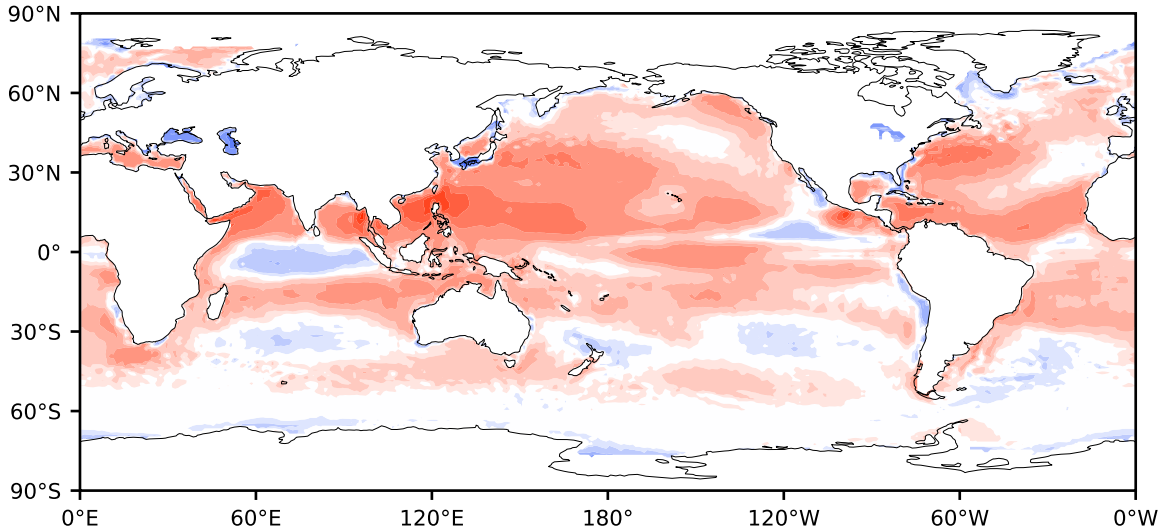

# Model - Observations

Max 167.83  
Mean 15.57  
Min -134.81

RMSE 27.30  
CORR 0.95