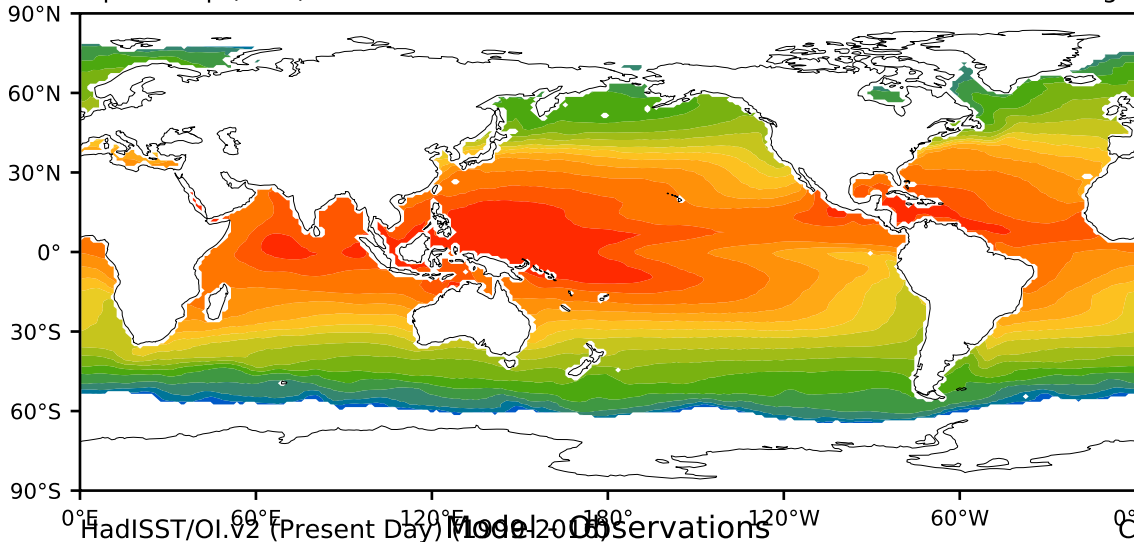

alpha2.v1p (2-11)

degC

Max 31.26
Mean 20.12
Min -0.94

HadISST/OI.v2 (Present Day) Mode-20 Observations