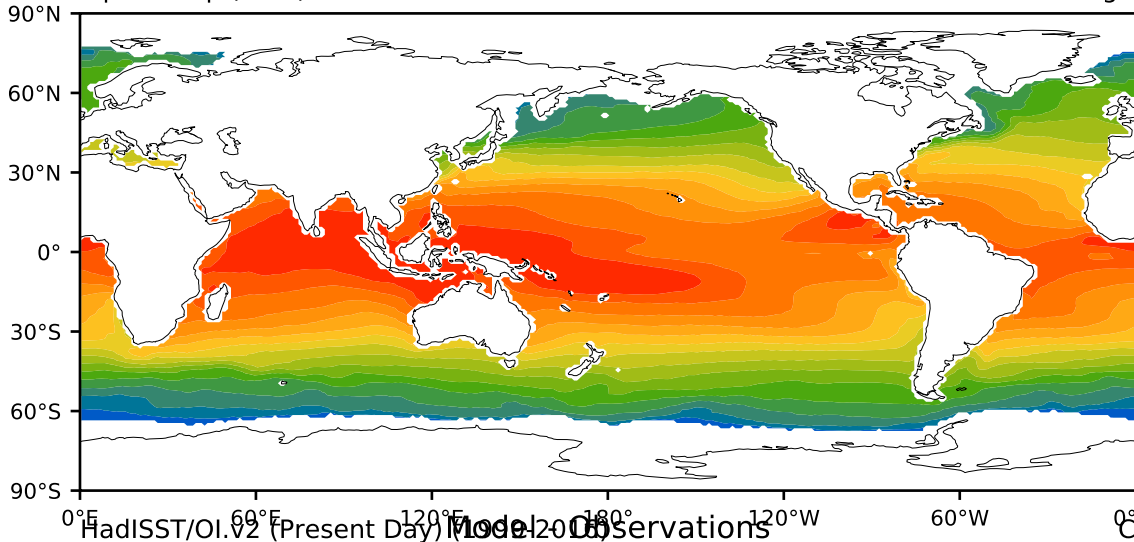

alpha2.v1p (2-11)

degC

Max 29.97  
Mean 20.04  
Min -1.15

HadISST/OI.V2 (Present Day) Mode-20 Observations