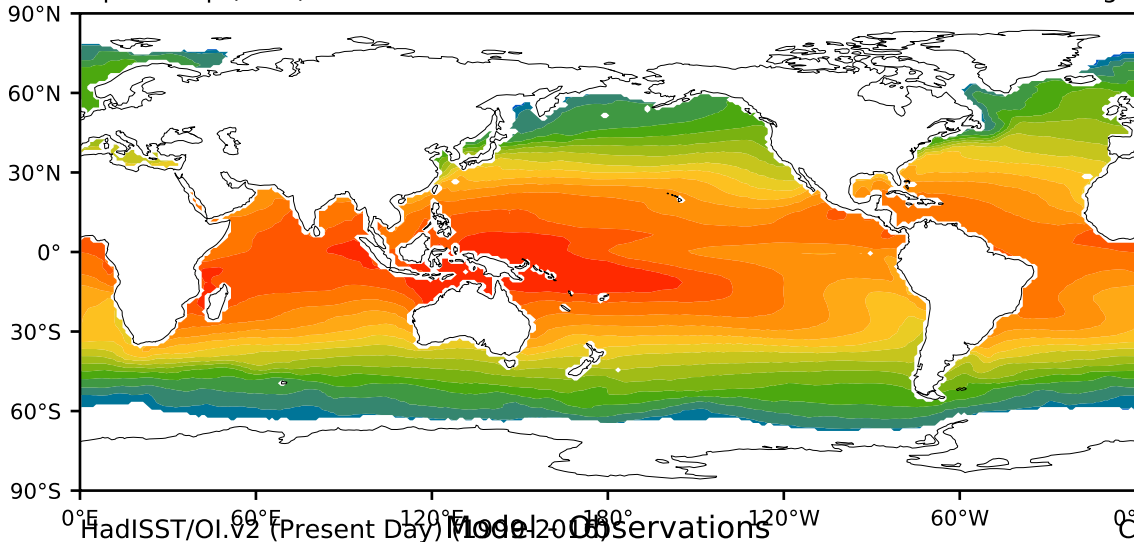

alpha2.v1p (2-11)

degC

Max 30.54
Mean 20.01
Min -1.04

HadISST/OI.v2 (Present Day) Mode-20 Observations