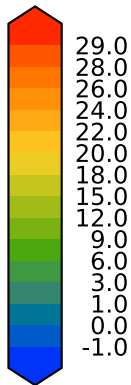

alpha2.v1p (2-11)

degC

Max 30.54
Mean 20.01
Min -1.04

HadISST/OI.v2 (Present Day) Mode-20 Observations