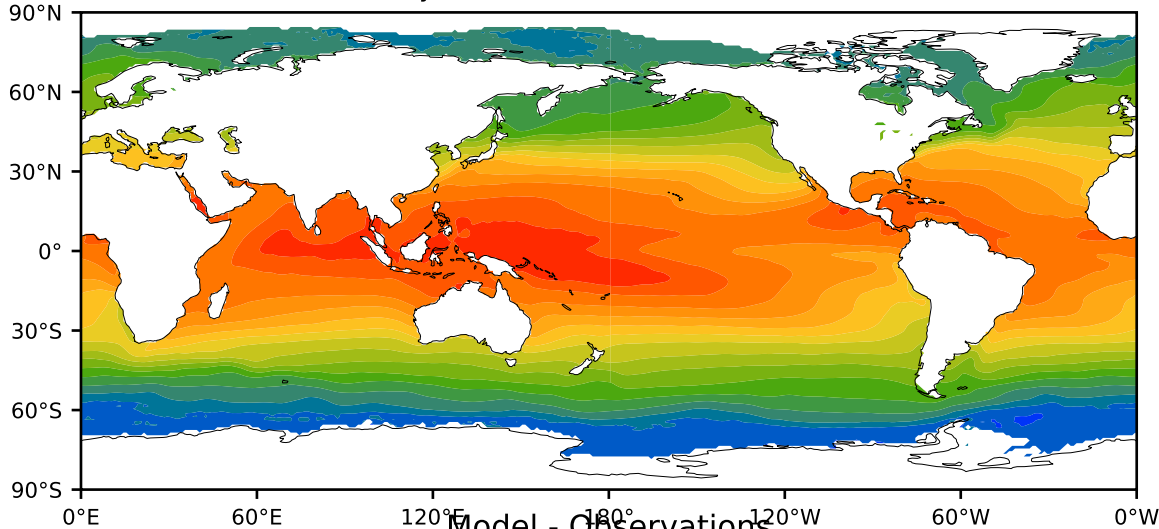

HadISST/OI.v2 (Present Day) (1999-2016)

C

Max 29.79  
Mean 18.76  
Min -1.68

Model - Observations