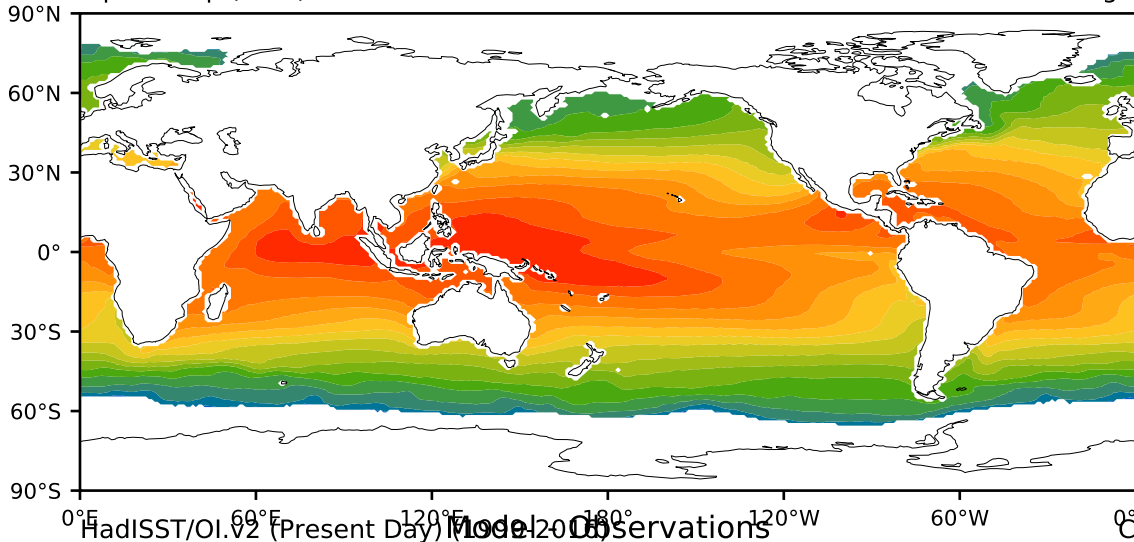

alpha2.v1p (2-11)

degC

Max 29.94  
Mean 20.27  
Min -0.36

HadISST/OI.V2 (Present Day)

Model-20 Observations

°C