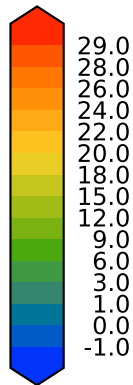

alpha2.v1p (2-11)

degC

Max 29.94  
Mean 20.27  
Min -0.36

HadISST/OI.V2 (Present Day)

Model-20 Observations

°C