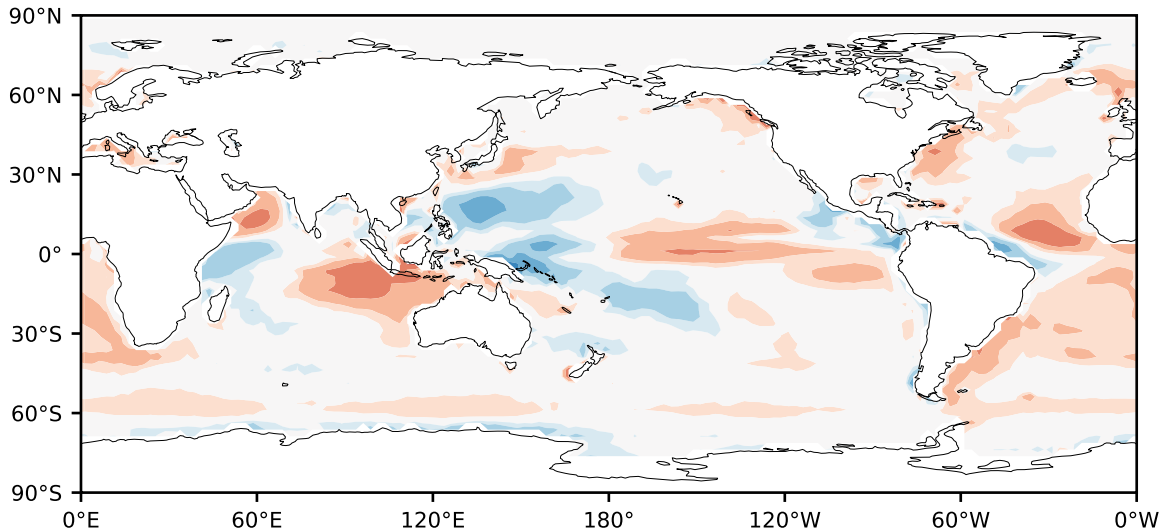

Model - Observations

Max 5.12
Mean -0.21
Min -4.47

RMSE 0.87
CORR 0.93