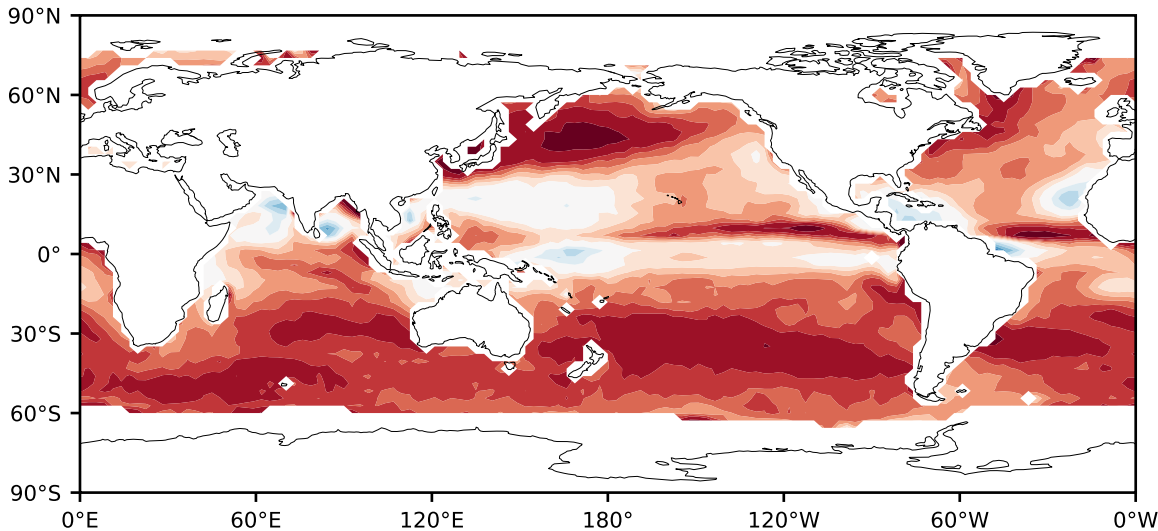

Model - Observations

Max 59.76
Mean -40.14
Min -143.46

RMSE 46.17
CORR 0.68