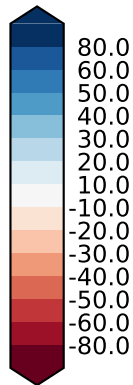

Model - Observations

Max 59.76
Mean -40.14
Min -143.46

RMSE 46.17
CORR 0.68