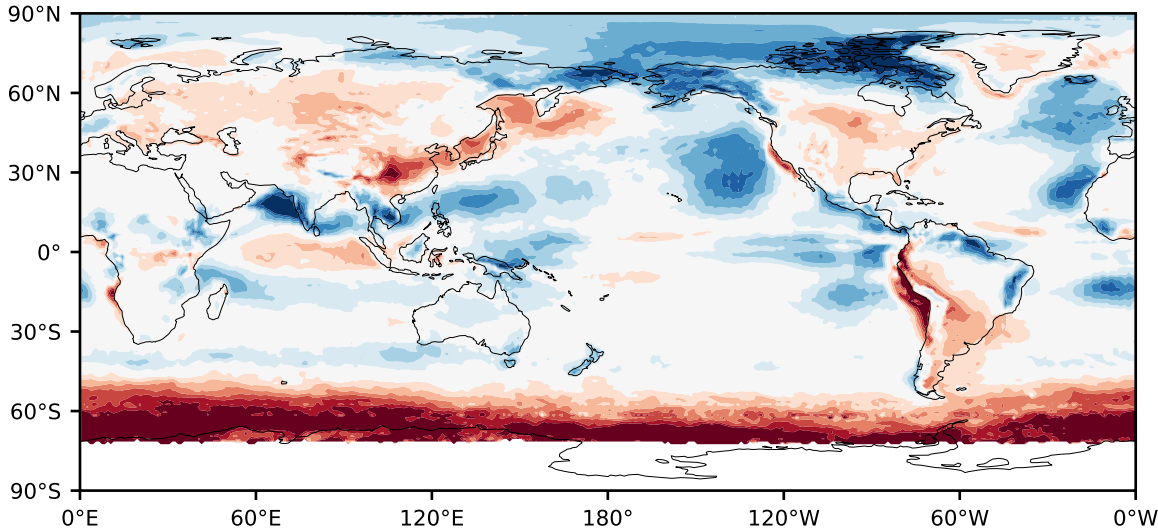

Model - Observations

Max 43.15
Mean 0.36
Min -100.00

RMSE 12.02
CORR 0.68