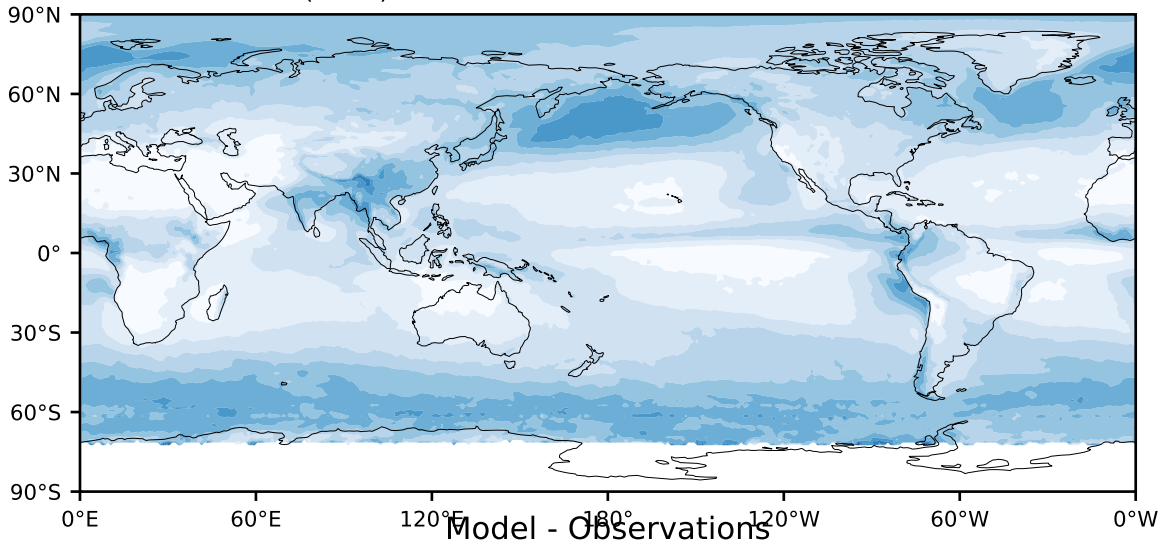

MODIS Simulator (None)

%

Max 100.00  
Mean 23.40  
Min 0.00

95.0  
85.0  
75.0  
65.0  
55.0  
45.0  
35.0  
25.0  
15.0  
5.0