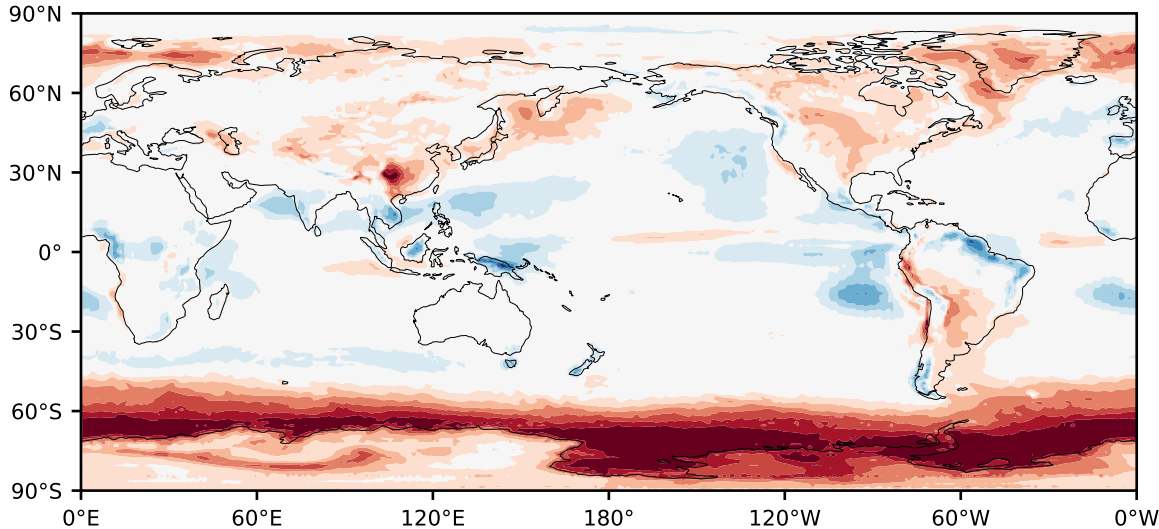

Model - Observations

Max 35.06
Mean -2.02
Min -45.14

RMSE 8.97
CORR 0.77