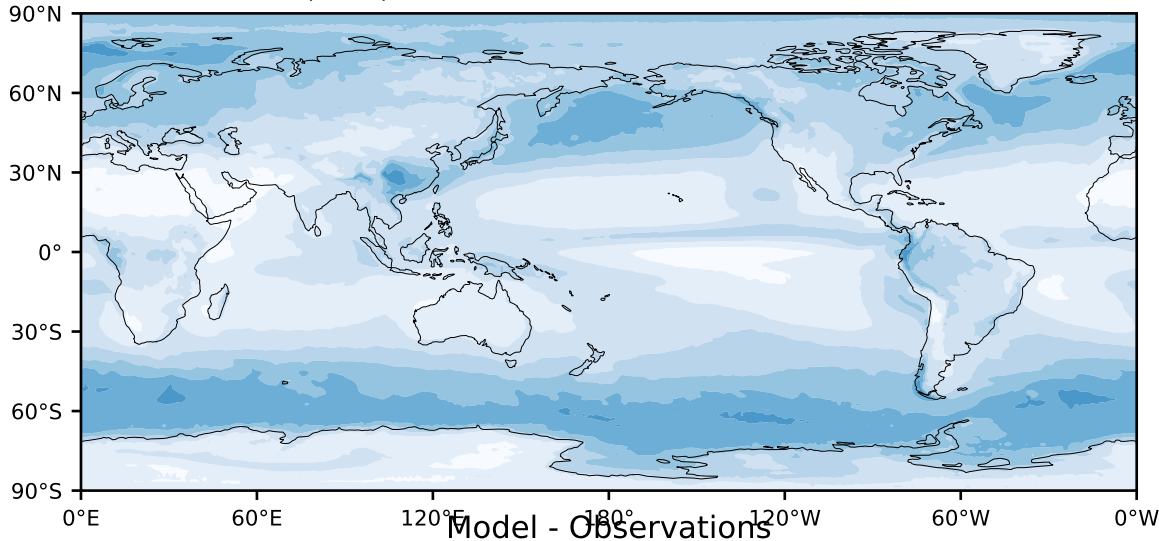

MODIS Simulator (None)

%

Max 66.04
Mean 23.52
Min 0.56

Model - Observations