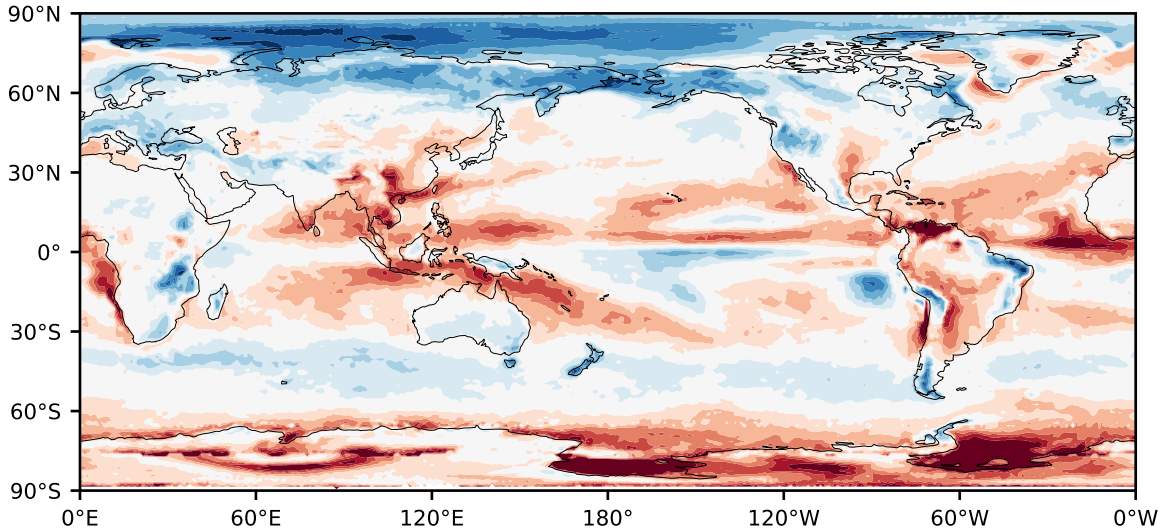

Model - Observations

Max 41.54
Mean -2.66
Min -86.34

RMSE 10.59
CORR 0.90