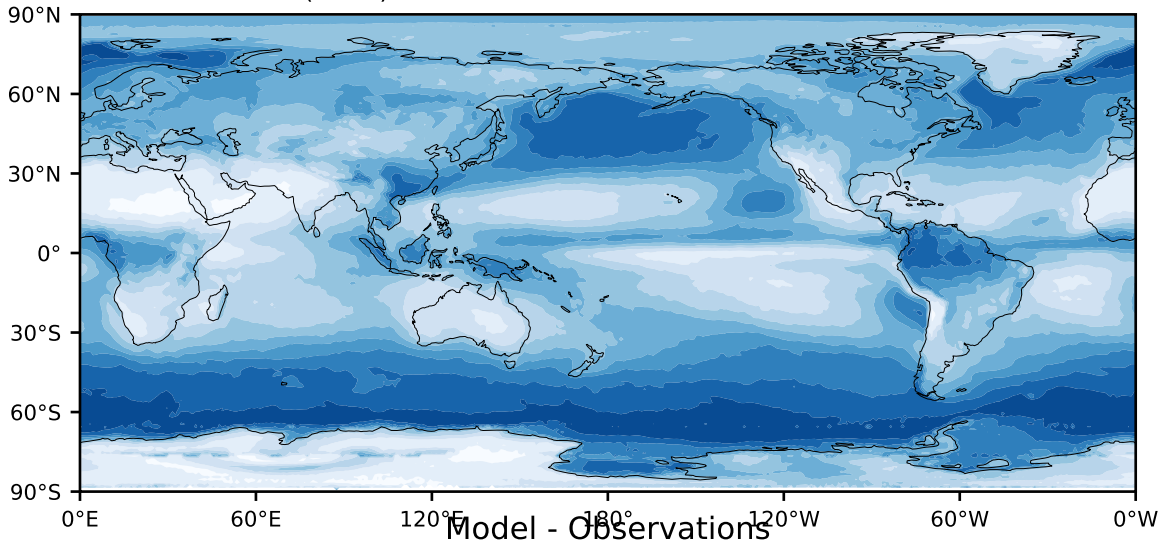

MODIS Simulator (None)

%

Max 95.67
Mean 46.90
Min 1.25

95.0
85.0
75.0
65.0
55.0
45.0
35.0
25.0
15.0
5.0