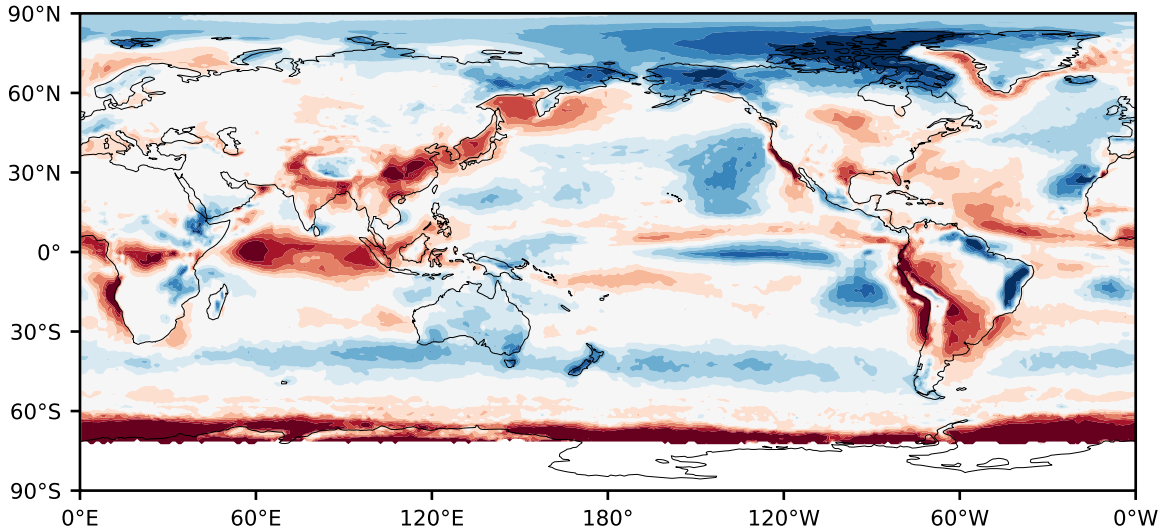

Model - Observations

Max 52.89
Mean -0.60
Min -95.49

RMSE 12.48
CORR 0.86