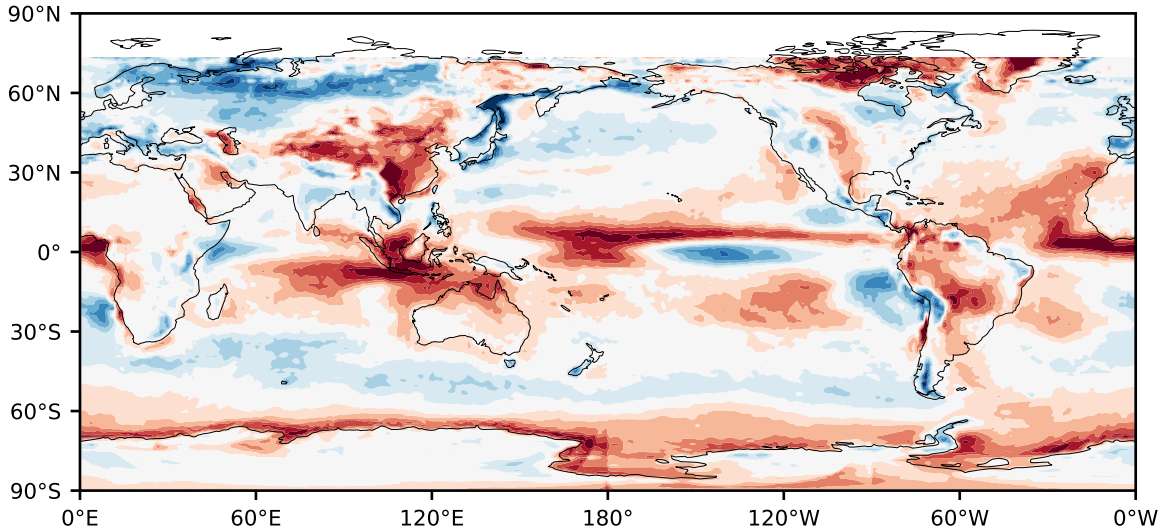

Model - Observations

Max 48.19
Mean -3.47
Min -58.71

RMSE 11.22
CORR 0.89