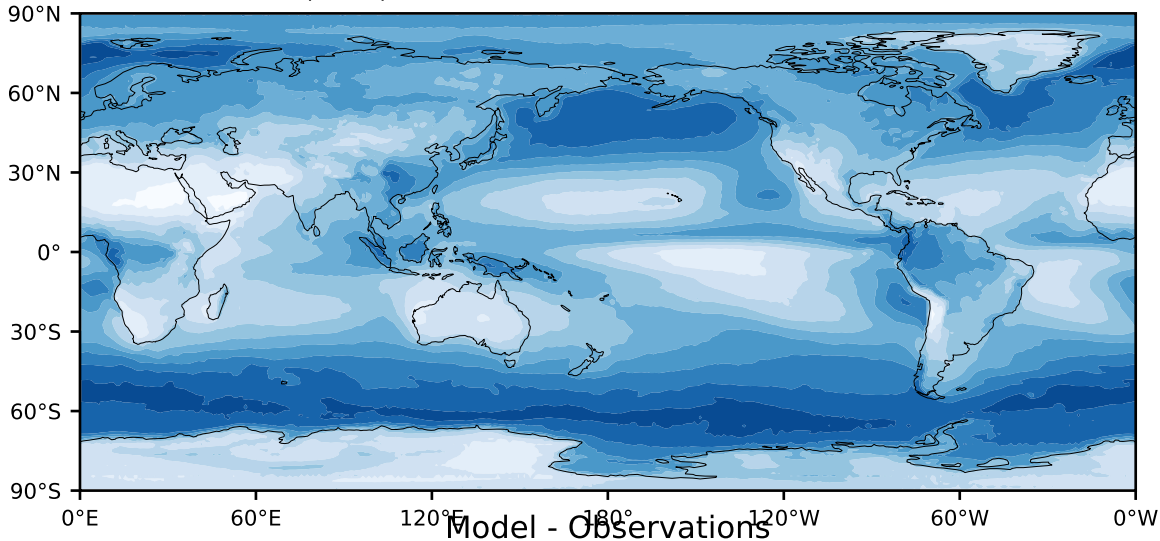

MODIS Simulator (None)

%

Max 90.88
Mean 48.13
Min 2.20

Model - Observations