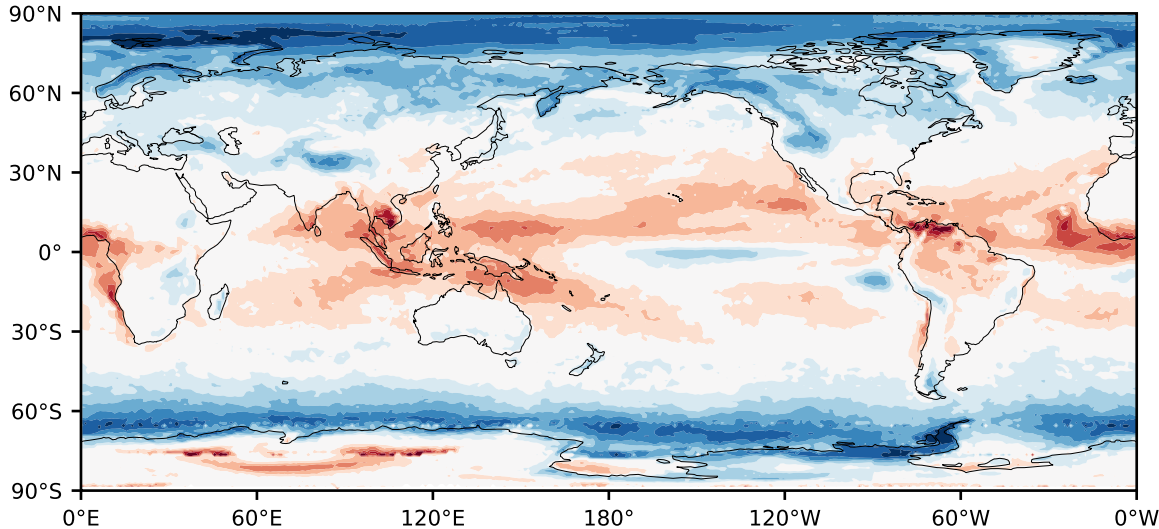

Model - Observations

Max 43.38
Mean 0.33
Min -52.64

RMSE 9.80
CORR 0.64