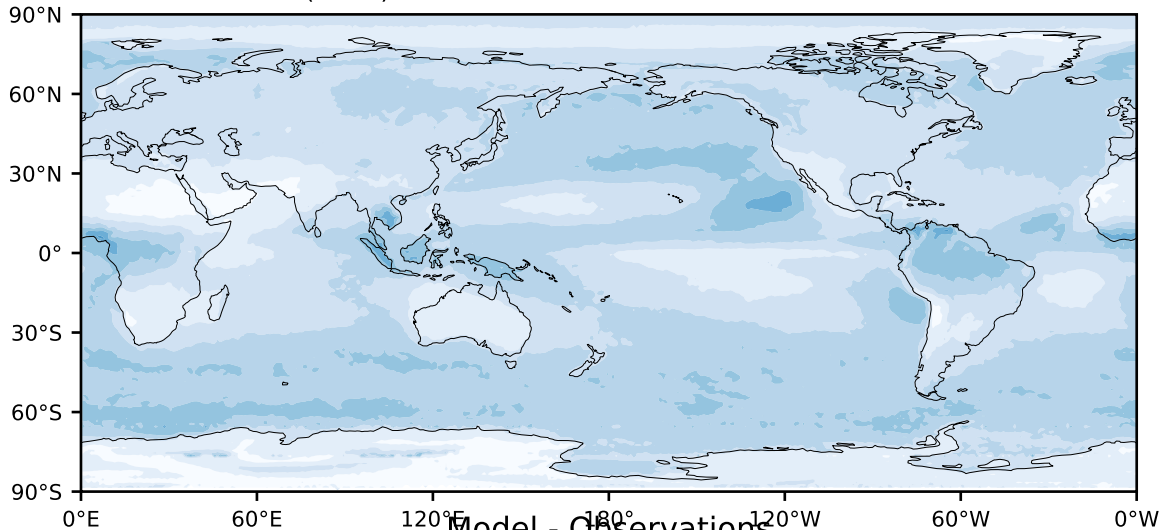

MODIS Simulator (None)

%

Max 60.49
Mean 24.07
Min 0.00

Model - Observations