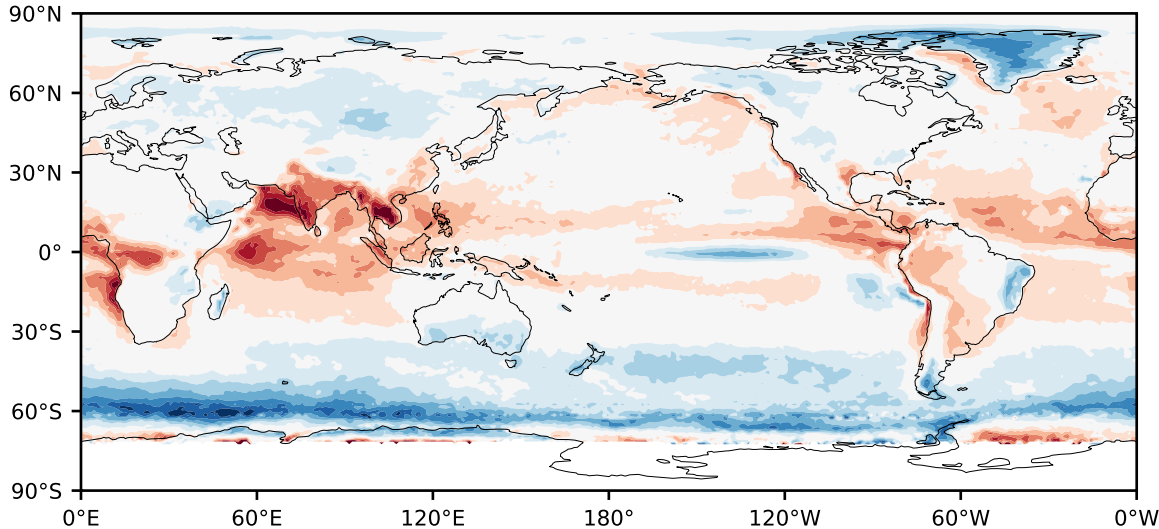

Model - Observations

Max 38.97
Mean -0.97
Min -73.44

RMSE 8.59
CORR 0.73