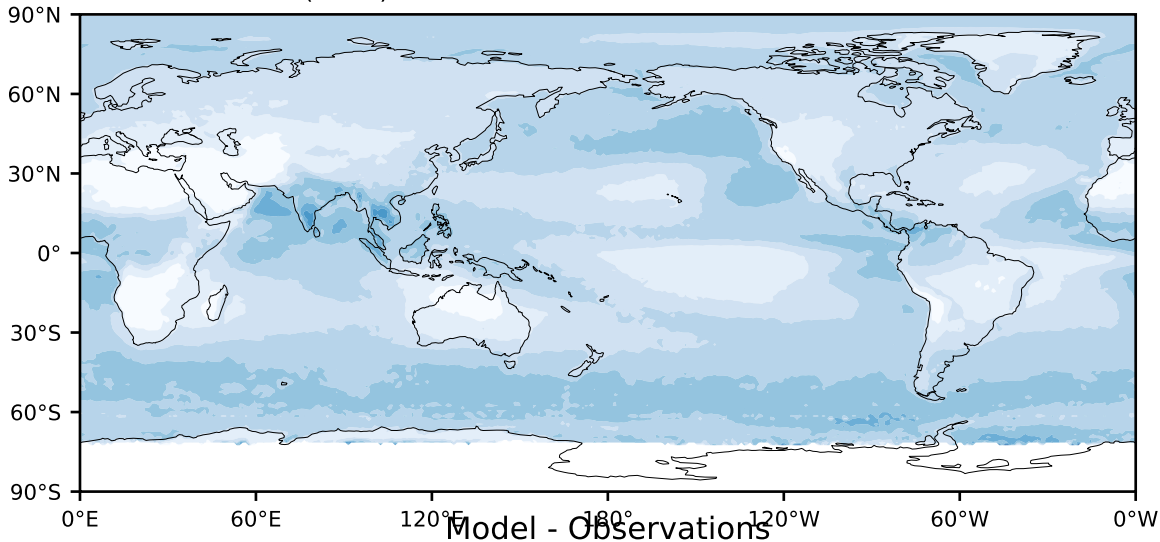

MODIS Simulator (None)

%

Max 100.00  
Mean 24.40  
Min 0.00

Model - Observations