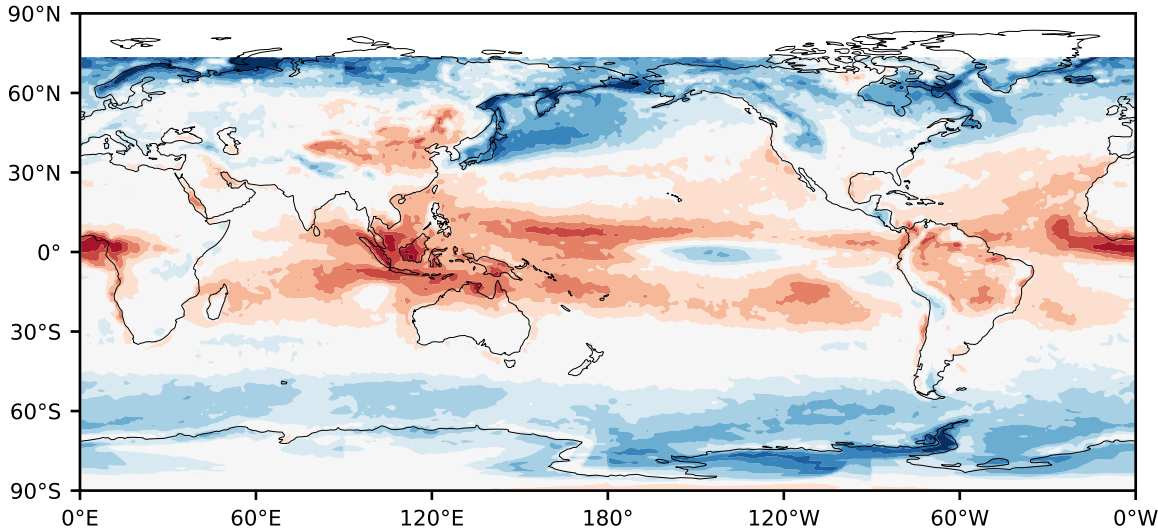

Model - Observations

Max 53.54
Mean -0.96
Min -34.93

RMSE 10.12
CORR 0.60