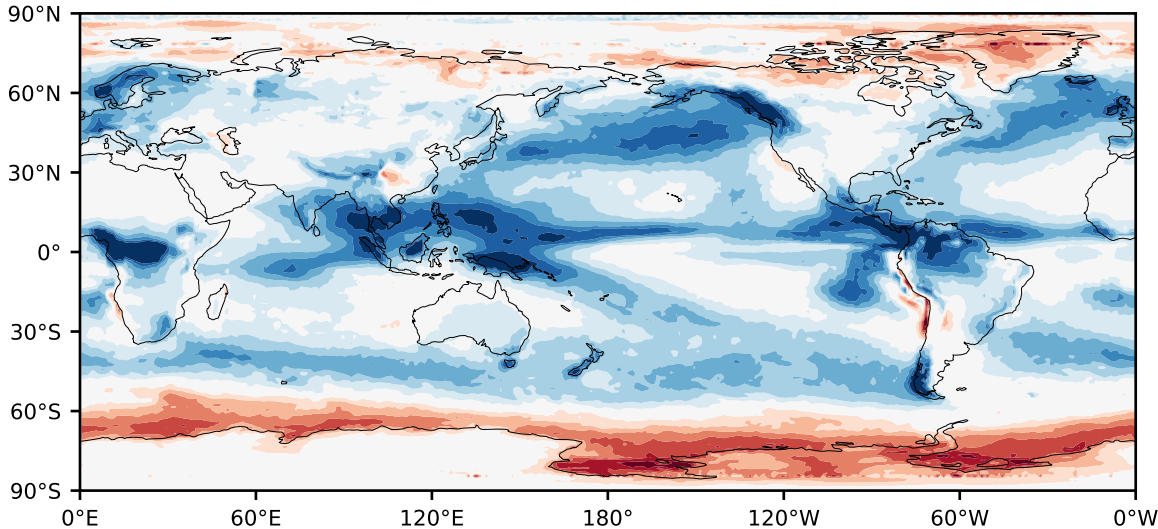

Model - Observations

Max 66.83
Mean 8.49
Min -50.46

RMSE 13.70
CORR 0.61