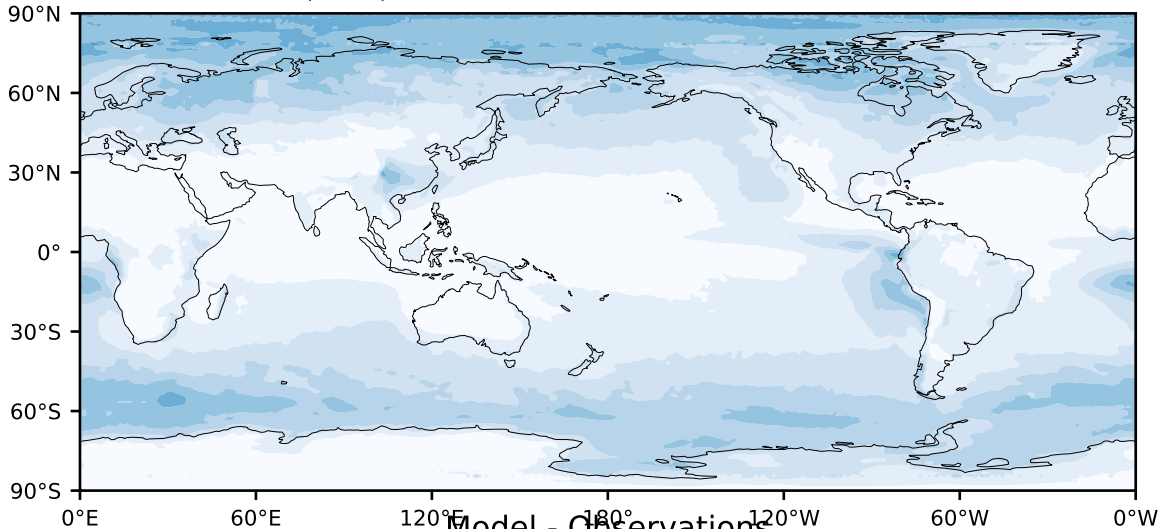

MODIS Simulator (None)

%

Max 75.46
Mean 13.17
Min 0.01

Model - Observations