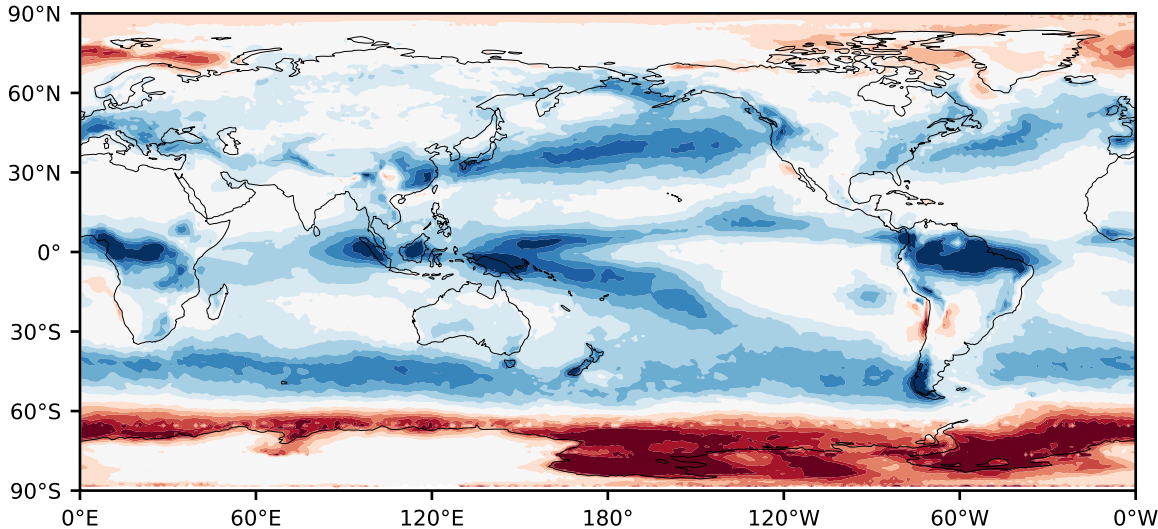

# Model - Observations

Max 62.23  
Mean 7.39  
Min -84.73

RMSE 13.32  
CORR 0.58