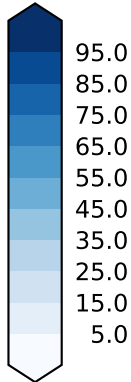

alpha2.v1p (2-11)

%

Max 71.65
Mean 19.84
Min 0.00

MODIS Simulator (None)

Model - Observations

%