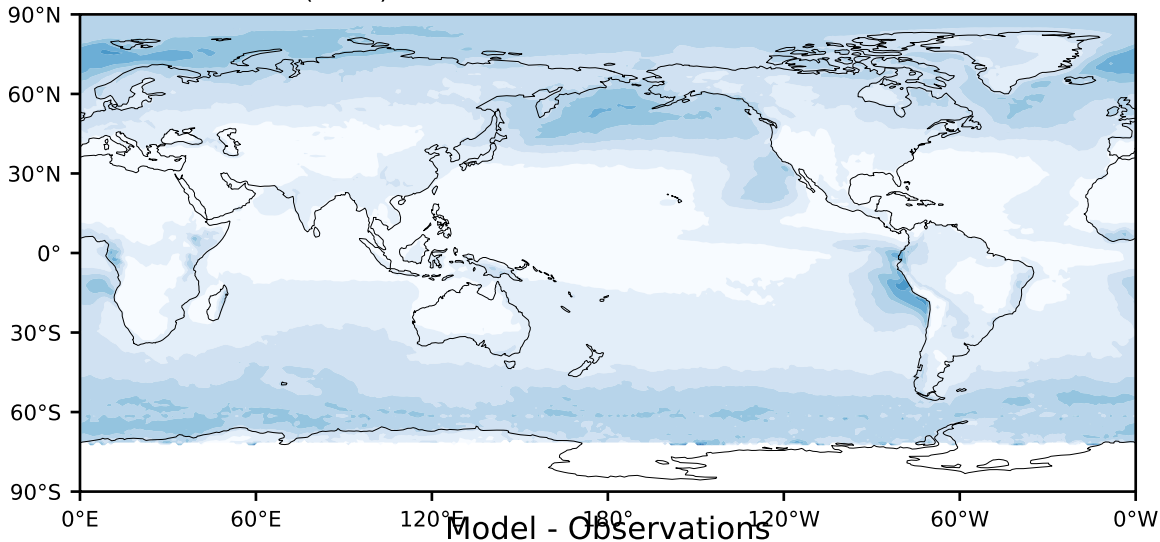

MODIS Simulator (None)

%

Max 100.00
Mean 12.34
Min 0.00

95.0
85.0
75.0
65.0
55.0
45.0
35.0
25.0
15.0
5.0