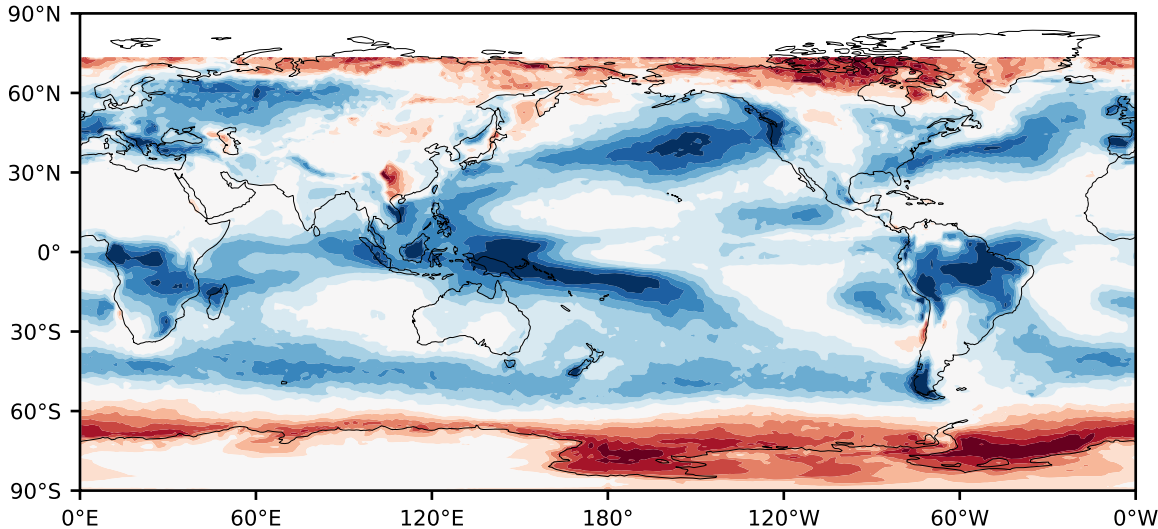

# Model - Observations

Max 61.32  
Mean 8.06  
Min -52.14

RMSE 14.28  
CORR 0.59